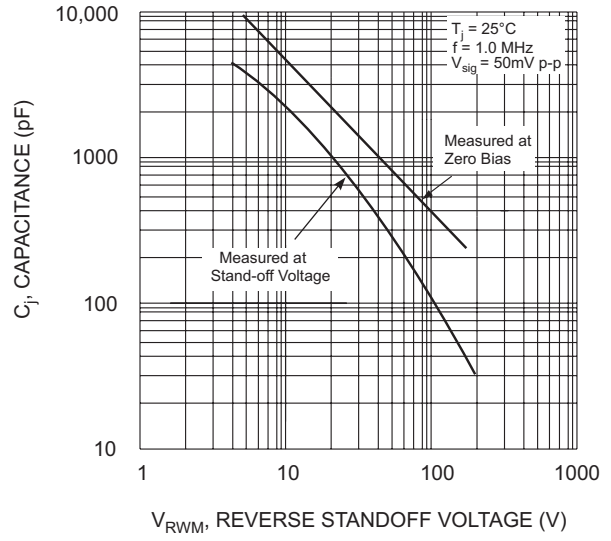

UNI-DIRECTIONAL 500 WATT AXIAL LEAD TVS