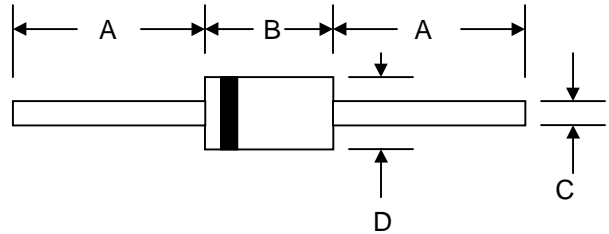

### Mechanical Data

- Case: JEDEC DO-15 Low Profile Molded Plastic
- Terminals: Axial Leads, Solderable per MIL-STD-750, Method 2026
- Polarity: Cathode Band or Cathode Notch
- Marking:  
 Unidirectional – Device Code and Cathode Band  
 Bidirectional – Device Code Only
- Weight: 0.40 grams (approx.)

- Note: 1. Non-repetitive current pulse, per Figure 1 and derated above  $T_A = 25^\circ\text{C}$  per Figure 4.  
 2. Mounted on 40mm<sup>2</sup> copper pad.  
 3. 8.3ms single half sine-wave duty cycle = 4 pulses per minutes maximum.  
 4. Lead temperature at  $75^\circ\text{C} = T_L$ .  
 5. Peak pulse power waveform is 10/1000 $\mu\text{S}$ .