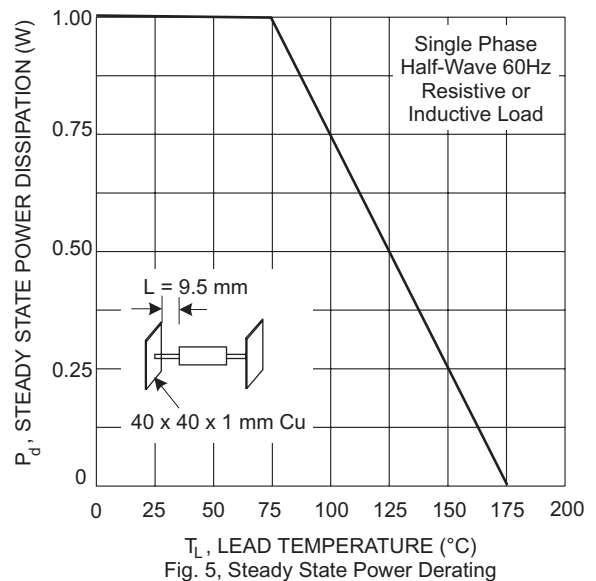

UNI-DIRECTIONAL 500 WATT AXIAL LEAD TVS