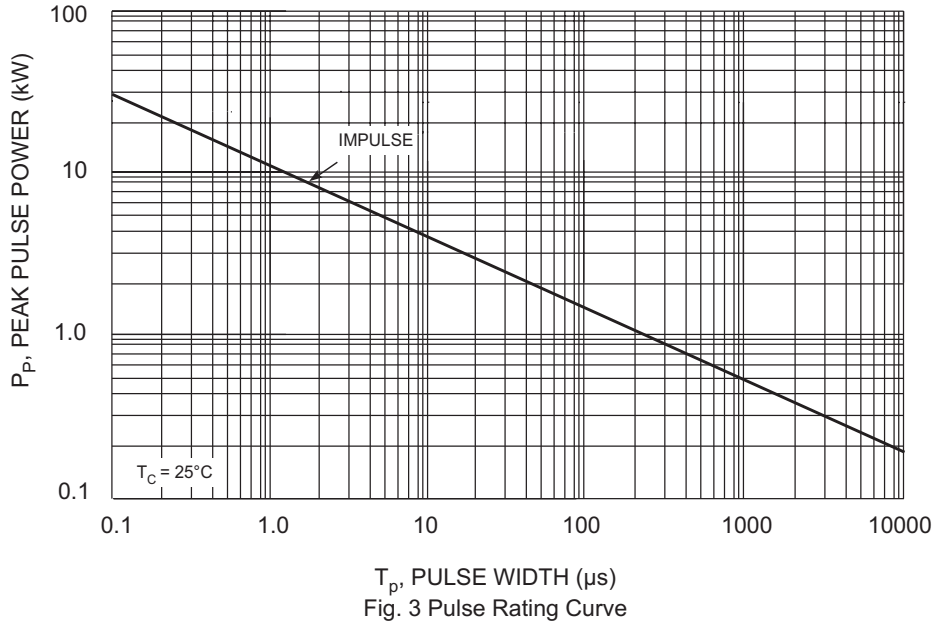

UNI-DIRECTIONAL 500 WATT AXIAL LEAD TVS