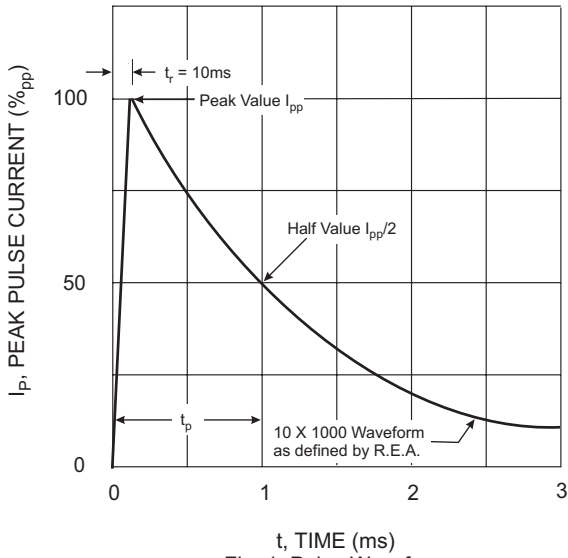

### Mechanical Data

- Case: JEDEC DO-15 Low Profile Molded Plastic
- Terminals: Axial Leads, Solderable per MIL-STD-750, Method 2026
- Polarity: Cathode Band or Cathode Notch
- Marking:  
 Unidirectional – Device Code and Cathode Band  
 Bidirectional – Device Code Only
- Weight: 0.40 grams (approx.)

- Note: 1. Non-repetitive current pulse, per Figure 1 and derated above  $T_A = 25^\circ\text{C}$  per Figure 4.  
 2. Mounted on 40mm<sup>2</sup> copper pad.  
 3. 8.3ms single half sine-wave duty cycle = 4 pulses per minutes maximum.  
 4. Lead temperature at  $75^\circ\text{C} = T_L$ .  
 5. Peak pulse power waveform is 10/1000 $\mu\text{S}$ .