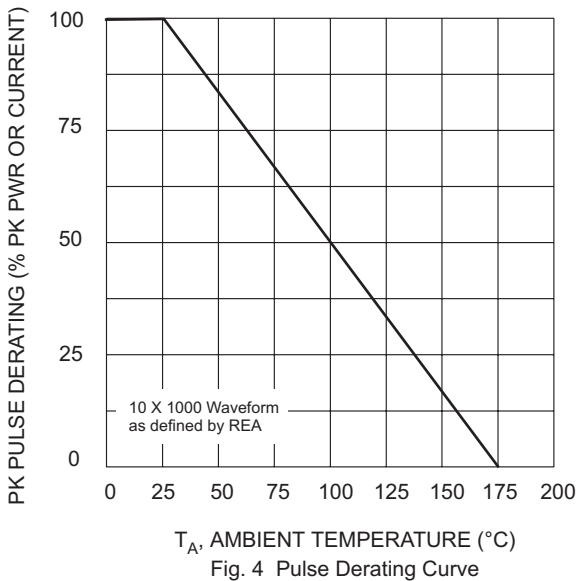

UNI-DIRECTIONAL 500 WATT AXIAL LEAD TVS